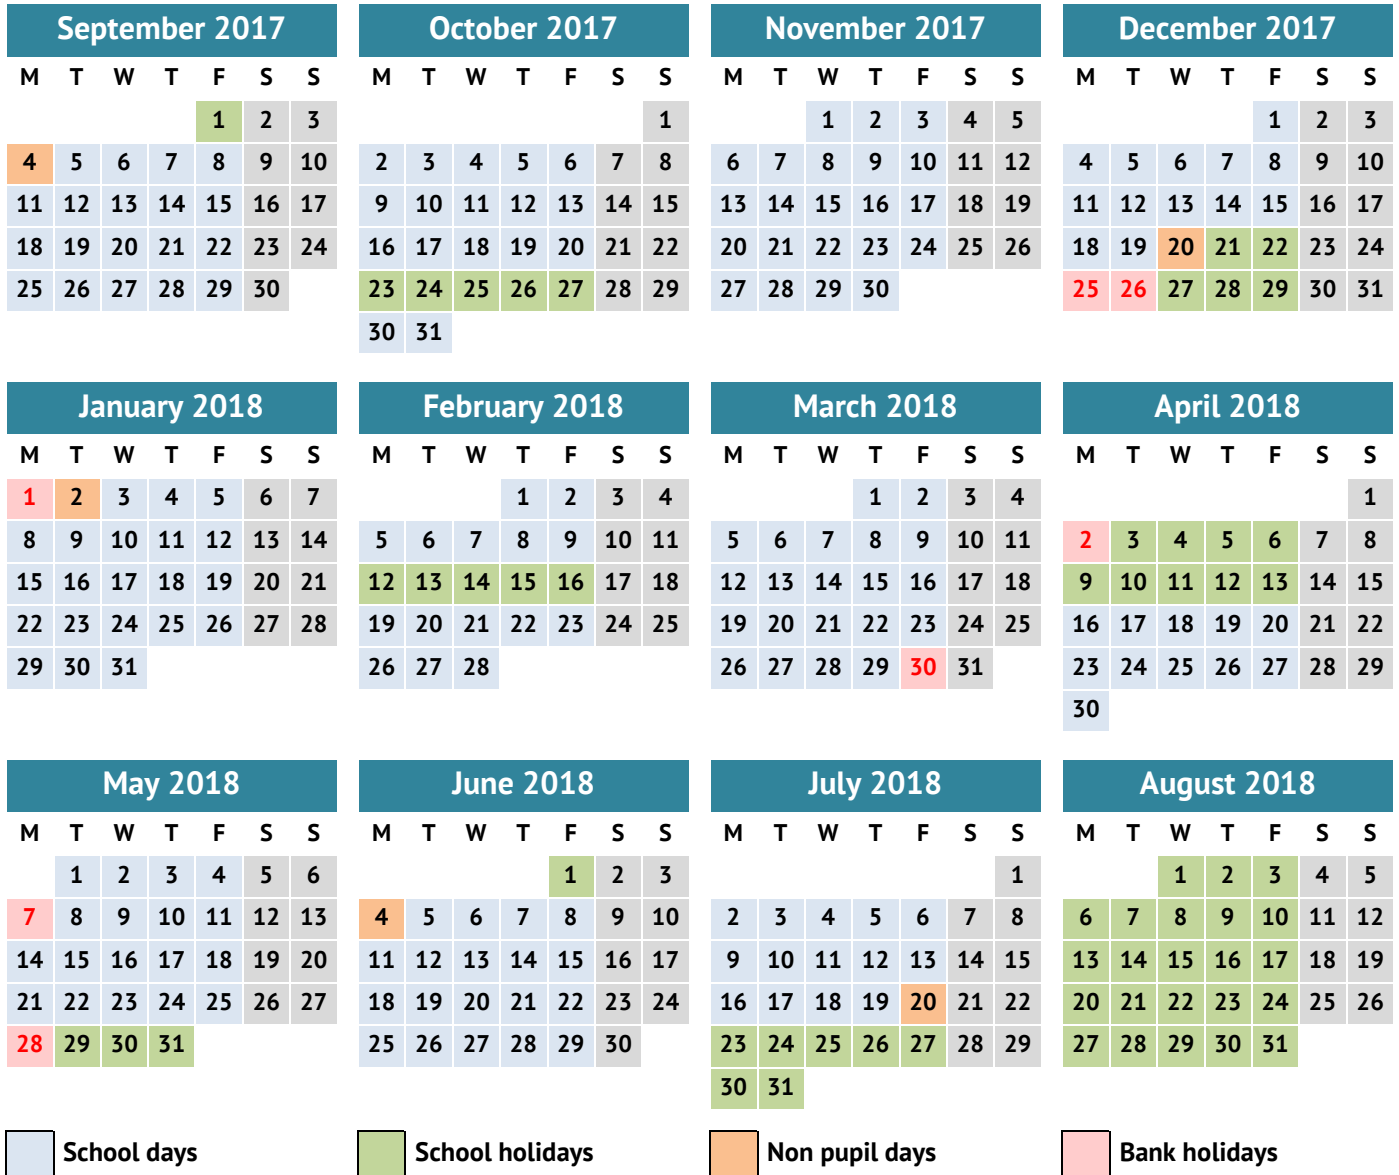

## Term dates 2017-18

	Autumn term	Spring term	Summer term
	Monday 4 <sup>th</sup> September 2017*	Tuesday 2 <sup>nd</sup> January 2018*	
<b>TERM BEGINS:</b>	Tuesday 5 <sup>th</sup> September 2017	Wednesday 3 <sup>rd</sup> January 2018	Monday 16 <sup>th</sup> April 2018
<b>HALF TERM HOLIDAY:</b>	Monday 23 <sup>rd</sup> October 2017 – Friday 27 <sup>th</sup> October 2017	Monday 12 <sup>th</sup> February 2018 – Friday 16 <sup>th</sup> February 2018	Monday 28 <sup>th</sup> May 2018 – Friday 1 <sup>st</sup> June 2018
			Monday 4 <sup>th</sup> June 2018*
<b>TERM ENDS:</b>	Tuesday 19 <sup>th</sup> December 2017	Thursday 29 <sup>th</sup> March 2018	Thursday 19 <sup>th</sup> July 2018
	Wednesday 20 <sup>th</sup> December 2017*		Friday 20 <sup>th</sup> July 2018*